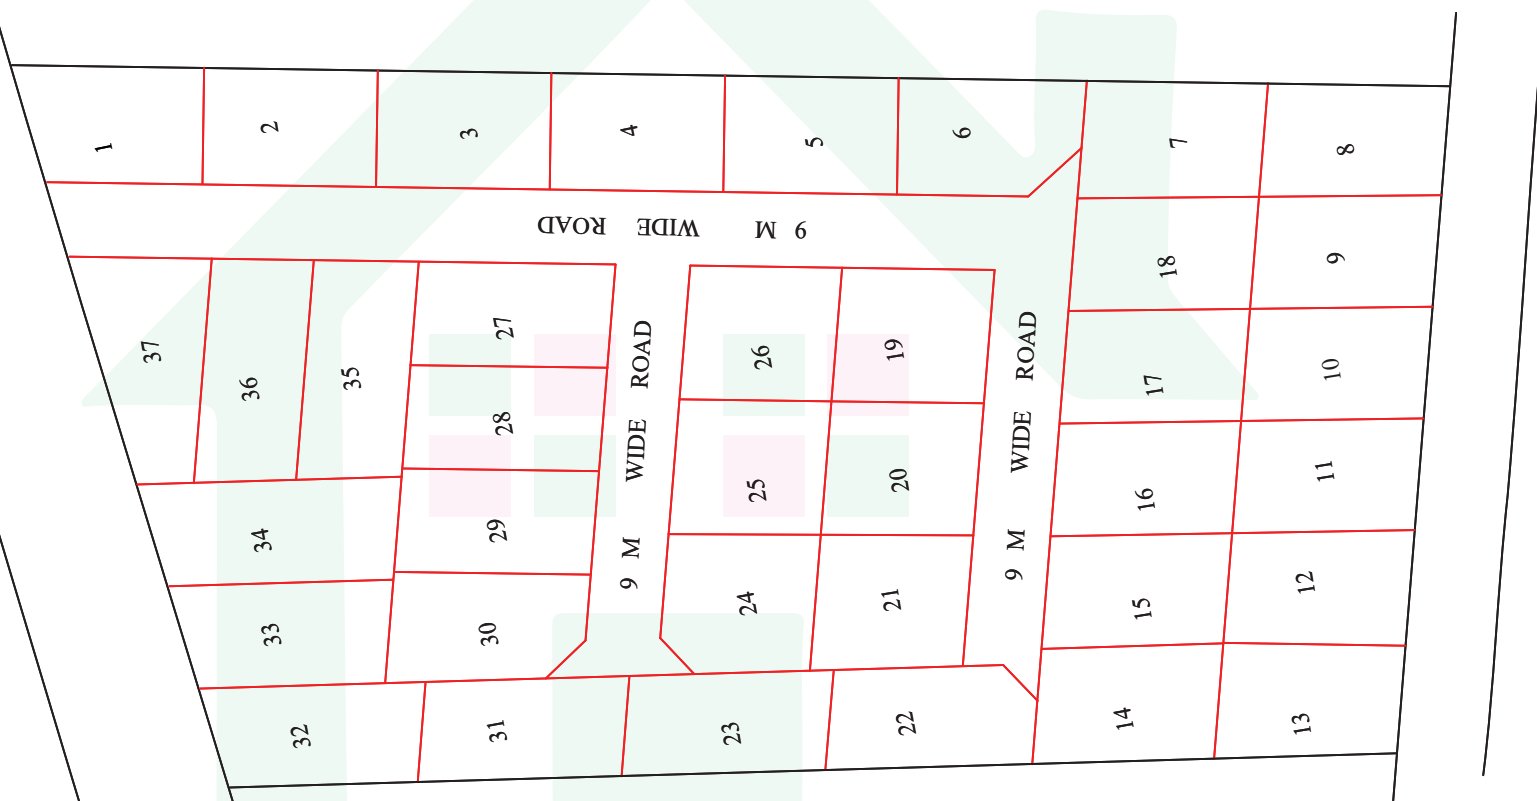

TOPCARE LANDS PLOT SKETCH

Your Trusted Home For Investment

www.topcarelands.co.ke

TOPCARE LANDS
INVESTMENT LIMITED

Your trusted home for investment

JUJA

PHASE 66 PLOTS

CASH PRICE: